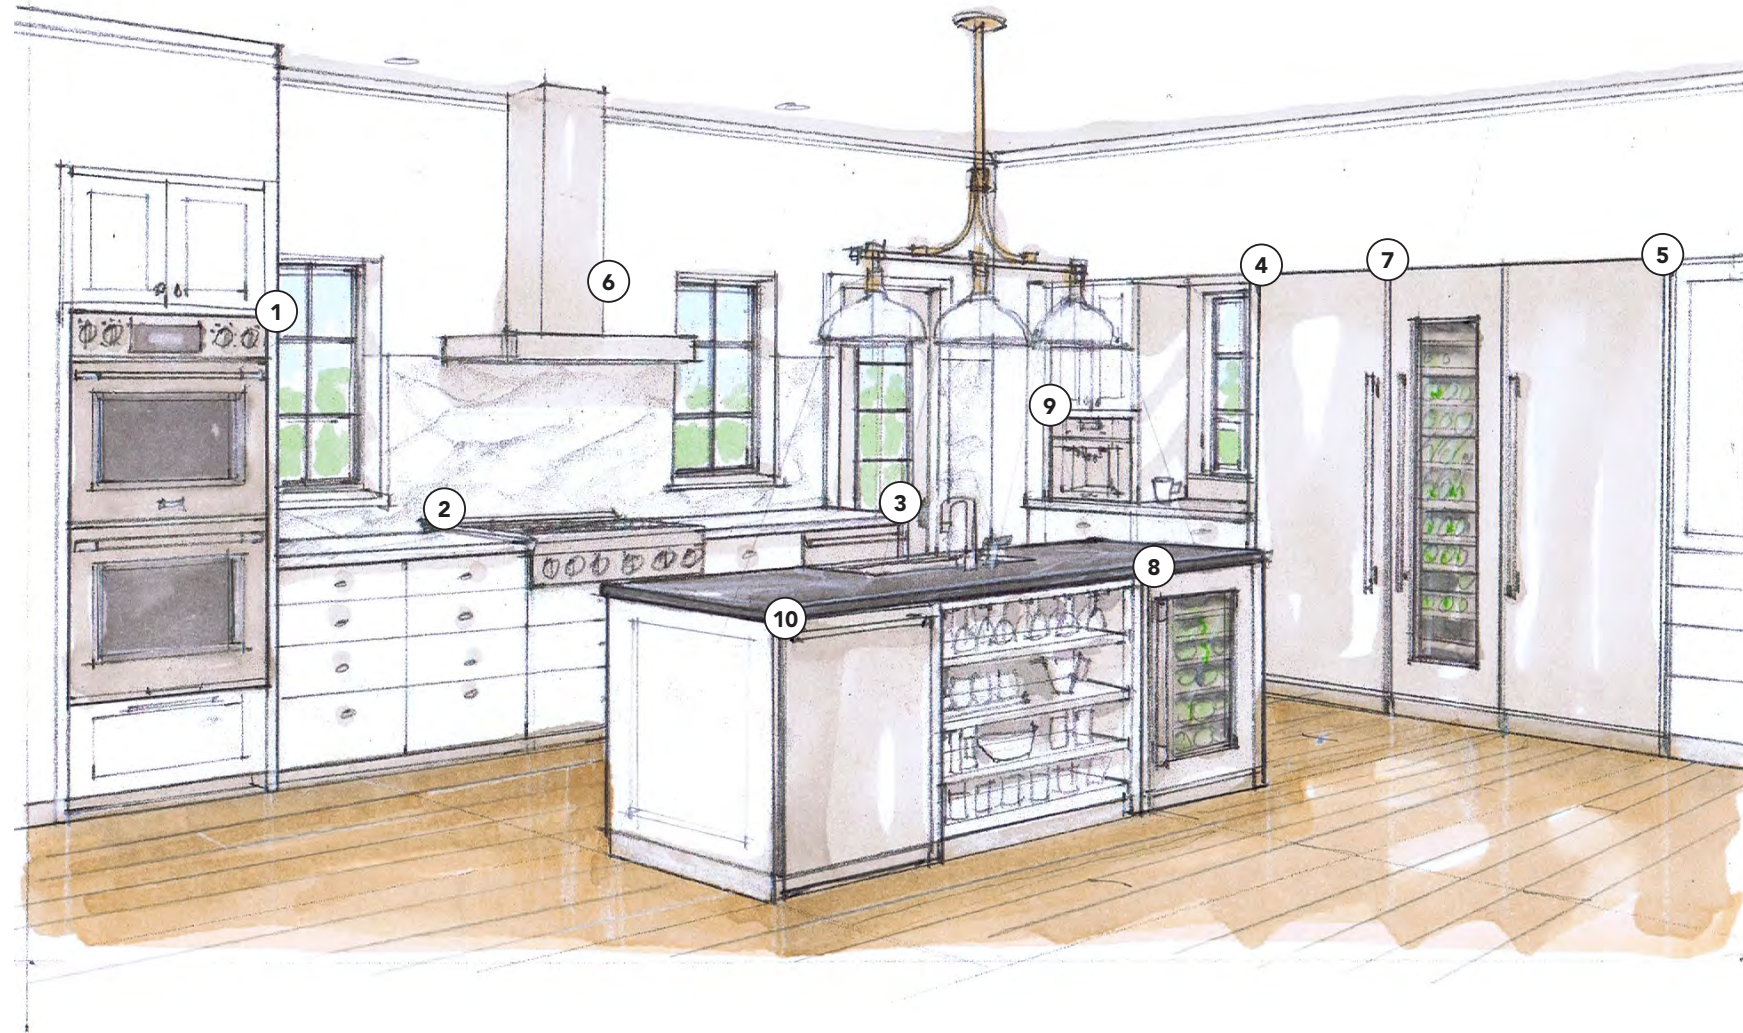

Add Additional

7 | 24-Inch Built-In Wine Preservation Column

9 | 24-Inch Fully Automatic Built-in Coffee Machine

Add

4 | 30-Inch Built-In Fresh Food Column

5 | 30-Inch Built-In Freezer Column

Get (Free)*

6 | 36-Inch Professional Wall Hood Ventilation (free)*

Get 50% OFF

(one of the select eligible products)

8 | 24-Inch Under Counter Wine Reserve

10 | 24-Inch Glass Care Center Dishwasher

THE SPACE TO REPLACE

For those seeking effortless replacement

A sleek, modern kitchen providing ideal refrigeration pairings including the specially designed 23.5-Inch Refrigeration Column, that can be paired with any 18-Inch and 24-Inch Freezer Column—the perfect fit into existing 42-Inch and 48-Inch spaces. It also includes the 30-Inch Masterpiece® Steam Oven paired with a new Accessories Drawer installed directly beneath for convenient storage of pans, while fitting seamlessly within pre-existing 30-Inch single Wall Oven cavities—making replacement effortless.

*Refer to page 5 for Ultimate Gift with Purchase program details.

**Ask your dealer about replacement solutions for 30" single wall oven and 42" & 48" refrigeration cavities.

Visit Thermador.com for product features.