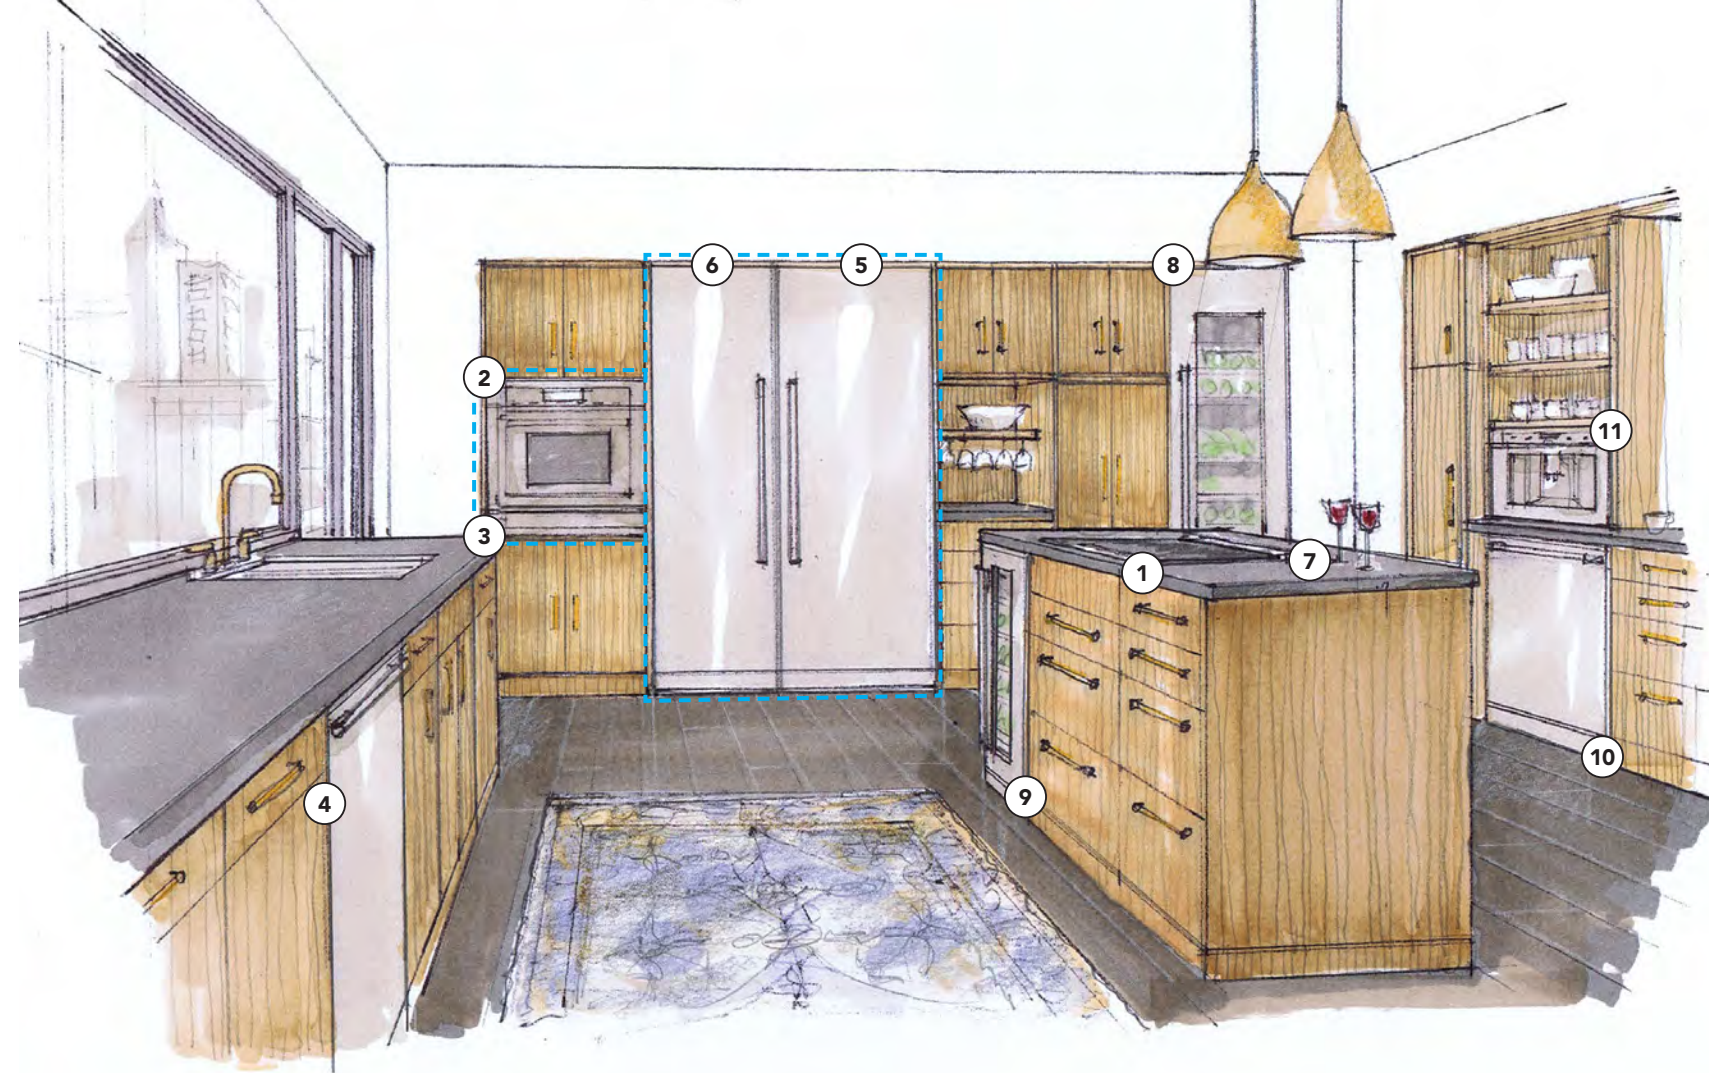

THE SPACE TO REPLACE

For those seeking effortless replacement

A sleek, modern kitchen providing ideal refrigeration pairings including the specially designed 23.5-Inch Refrigeration Column, that can be paired with any 18-Inch and 24-Inch Freezer Column—the perfect fit into existing 42-Inch and 48-Inch spaces. It also includes the 30-Inch Masterpiece® Steam Oven paired with a new Accessories Drawer installed directly beneath for convenient storage of pans, while fitting seamlessly within pre-existing 30-Inch single Wall Oven cavities—making replacement effortless.

*Refer to page 5 for Ultimate Gift with Purchase program details.

**Ask your dealer about replacement solutions for 30" single wall oven and 42" & 48" refrigeration cavities.

Visit Thermador.com for product features.

Buy

1 | 36-Inch Masterpiece® Liberty™ Induction Cooktop

2 | 30-Inch Masterpiece® Steam Oven

3 | Accessories Drawer (new)

Get

4 | 24-Inch Star-Sapphire® Dishwasher (*1400 upgrade)*

Add Additional

8 | 24-Inch Built-In Wine Preservation Column

Add Any

5 | 23.5-Inch Built-In Fresh Food Column

6 | 18-Inch Built-In Freezer Column

Get (Free)*

7 | 30-Inch Masterpiece® Downdraft (free)*

Get 50% OFF

(one of the select eligible products)

9 | 24-Inch Under Counter Glass Door Wine Reserve

10 | 24-Inch Glass Care Center Dishwasher

11 | 24-Inch Fully Automatic Built-in Coffee Machine