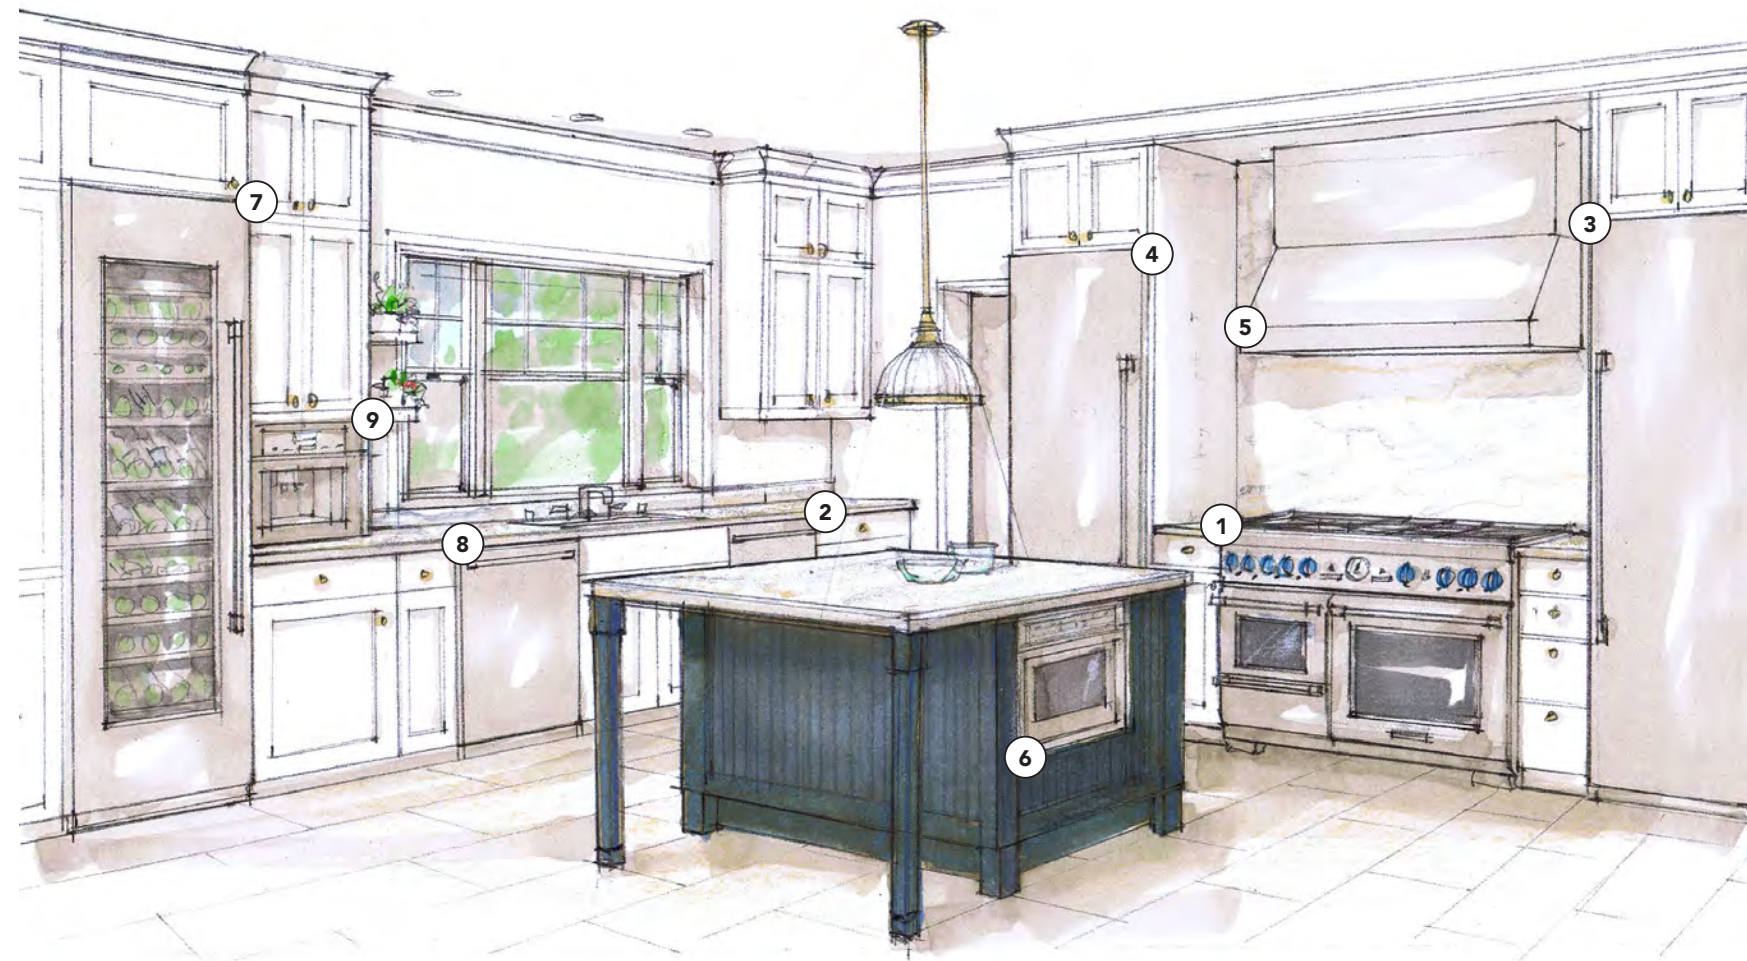

Get 50% OFF (one of the select eligible products)

8 | 24-Inch Glass Care Center Dishwasher

9 | 24-Inch Fully Automatic Built-in Coffee Machine

Get (Free)* (one of the select eligible products)

5 | 48-Inch Professional Traditional Wall Hood (free)*

6 | 24-Inch Built-In MicroDrawer®

THE EXCEPTIONAL ENTERTAINER

Provides everything an avid entertainer needs

With unmatched versatility and exceptional cooking prowess, the 60-Inch Pro Grand® Range is ideal for those who delight in the art of entertaining—completed with the 36" Freedom® Columns paired with the 24" Built-in Wine Column, a Built-in Coffee Machine that can store guests favorites, and the industry exclusive Glass Care Center, you're all set to artfully entertain.