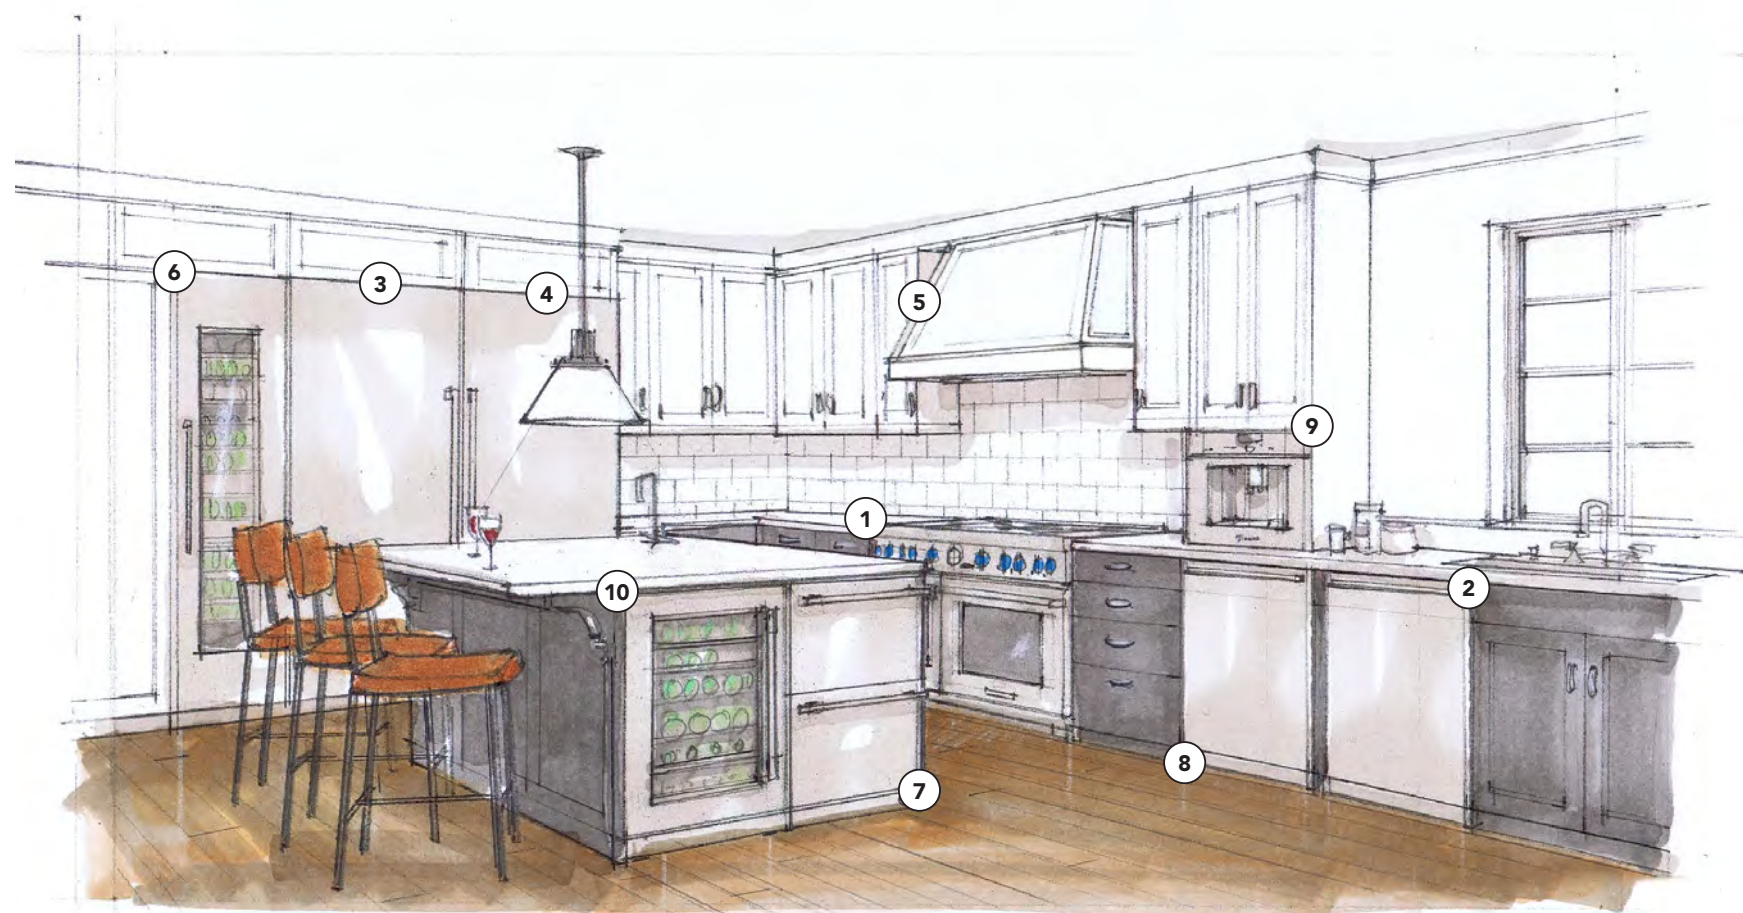

Buy

1 | 60-Inch Pro Grand® Range

Get

2 | 24-Inch Star-Sapphire® Dishwasher (#1400) (upgrade charges apply)*

Add

3 | 36-Inch Built-In Freezer Column

4 | 36-Inch Built-In Fresh Food Column

Get (Free)*

5 | 60-Inch Professional Custom Insert Hood Ventilation (free)*

Add Additional

6 | 24-Inch Built-In Wine Preservation Column

7 | 24-Inch Under Counter Double Drawer Refrigeration

8 | 24-Inch Glass Care Center Dishwasher

9 | 24-Inch Fully Automatic Built-in Coffee Machine

10 | 24-Inch Under Counter Glass Door Wine Reserve