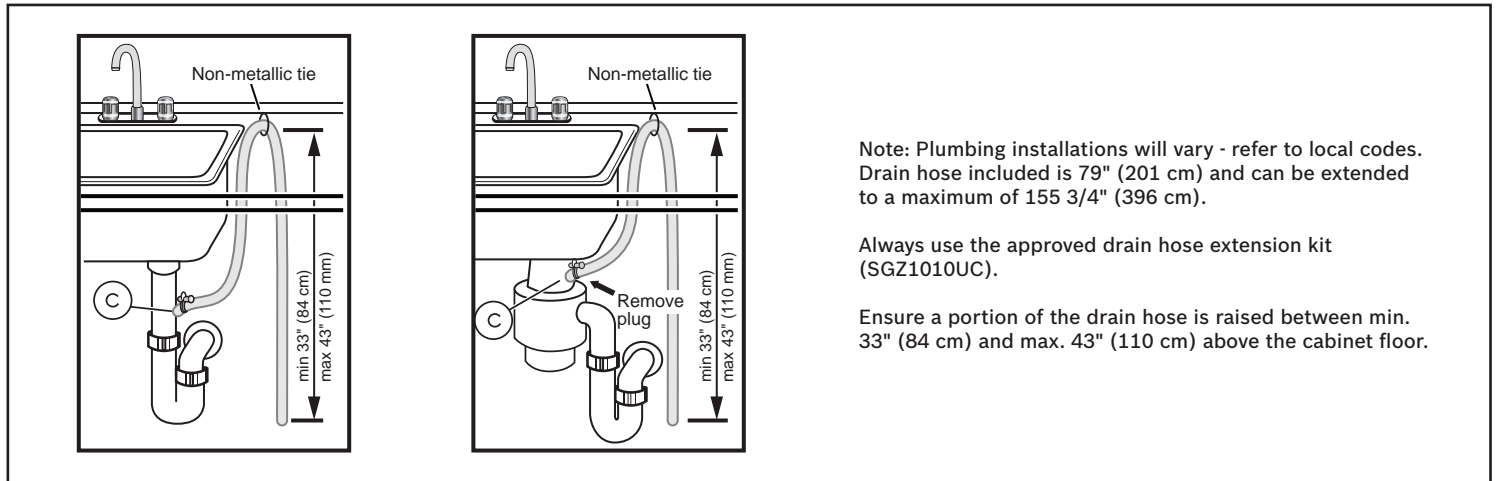

Notes: All height, width and depth dimensions are shown in inches. BSH reserves the absolute and unrestricted right to change product materials and specifications, at any time, without notice. Consult the product's installation instructions for final dimensional data and other details prior to making cutout.

24" Bar Handle Dishwasher

800 Series DLX – Stainless Steel SHX878ZD5N

BOSCH

Invented for life

Installation Details

Accessories: To purchase Bosch accessories, cleaners & parts please visit www.bosch-home.com/us/store or call 1-800-944-2904 (Mon to Fri 5 am to 6 pm PST, Sat 6 am to 3 pm PST).