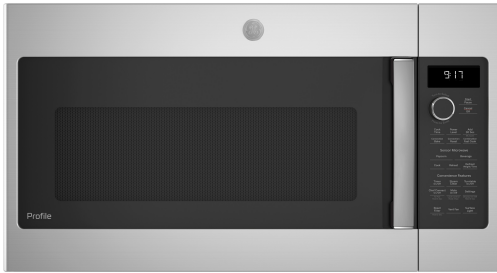

# GE Profile™ 1.7 Cu. Ft. Convection Over-the-Range Microwave Oven

Model# PVM9179SKSS

- Charcoal filter replacement for microwaves with grille and filter door - Easily install your new charcoal odor filter
- 1.7 cu. ft. capacity - 950 Watts (IEC-705 test procedure)
- Fast Cook - Convection and microwave cooking combine to deliver fast oven-quality results
- Sensor cooking controls - Automatically adjusts time and power for delicious cooking results
- Chef Connect - Three options with a single touch. For instant convenience, choose when to automatically sync clocks and the range elements with the microwave's surface light and vent
- LED cooktop lighting - Brighten the kitchen while saving on energy and maintenance costs
- Easy clean enamel interior with steam clean - Makes cleaning spills and splatters a snap
- Convection rack - Achieve golden-brown results with a specially designed rack that allows air to circulate around foods for even heat distribution during convection cooking
- Upfront charcoal filter with indicator light - Light indicates when odor-removing charcoal filter needs to be replaced
- My Cycle - Create a custom cook time setting, and with one touch, cook your favorite dish just the way you like
- Removable oven rack - Full-width cooking rack allows for multi-level cooking simultaneously, allowing you to cook large quantities of your family's favorites